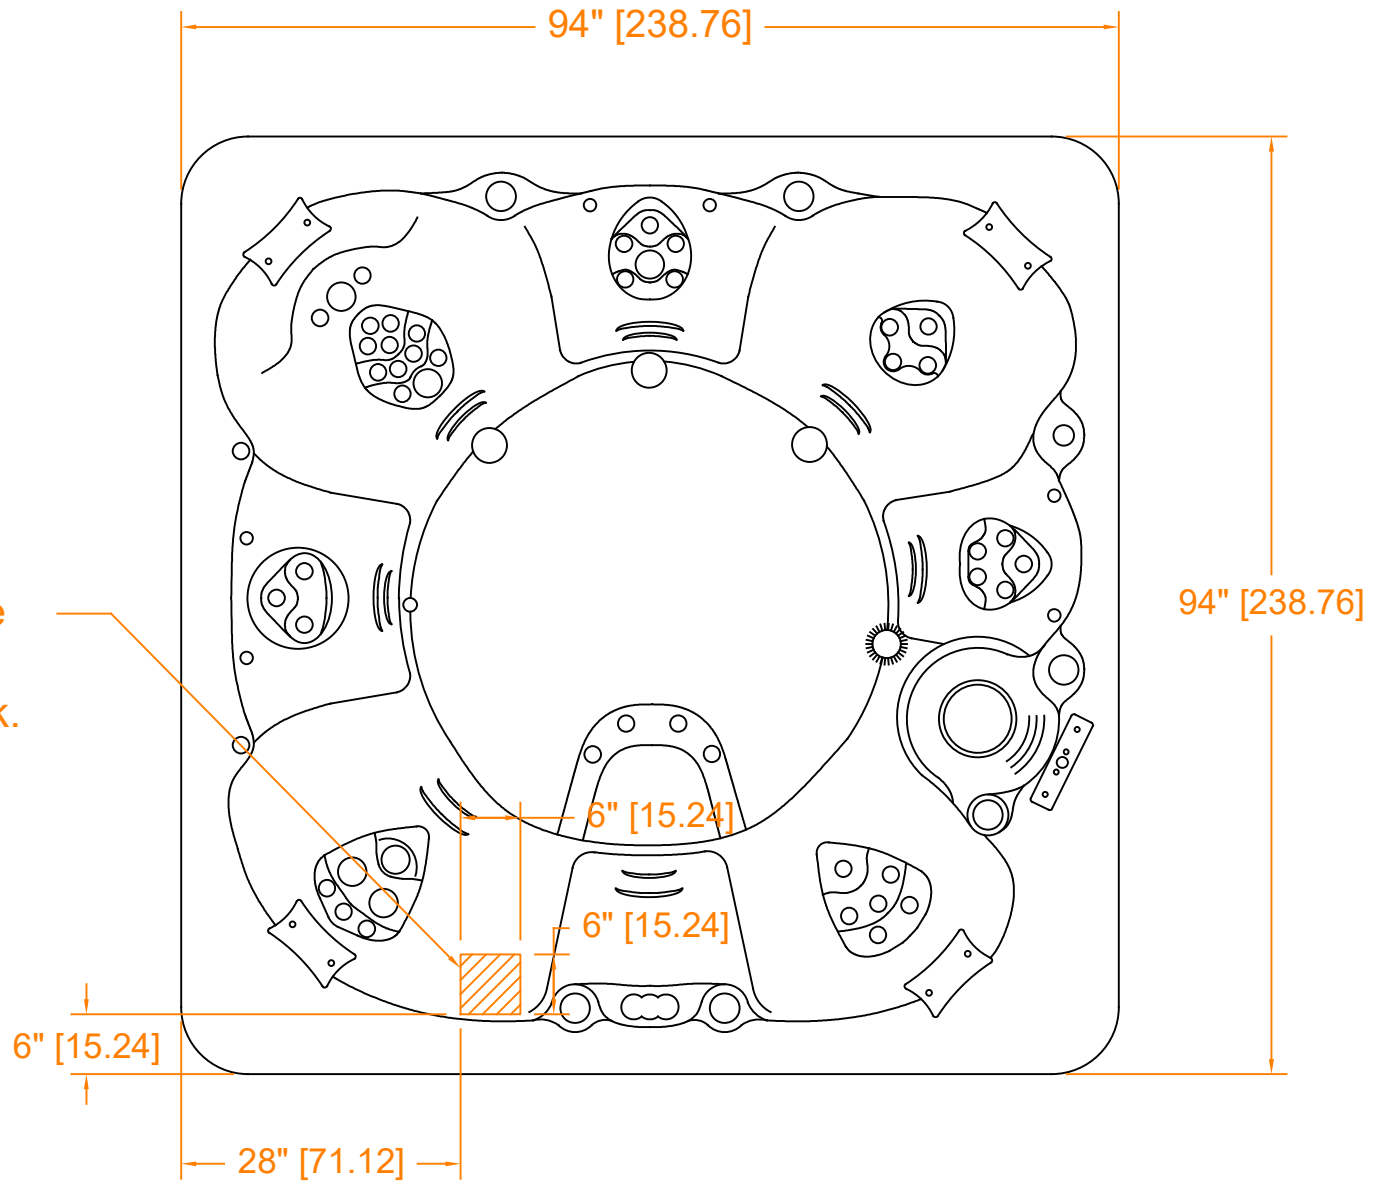

Run electricity through this area. Leave appropriate length of wire to reach the spa pack.

2022 CLS Precision 8

O/A Height 36" (+/- 1/2")

Master Spas

Model Number	Date	Revision
Precision 8	12/27/21	0
Process	Drawn by	
Electrical Hookup	Easley	